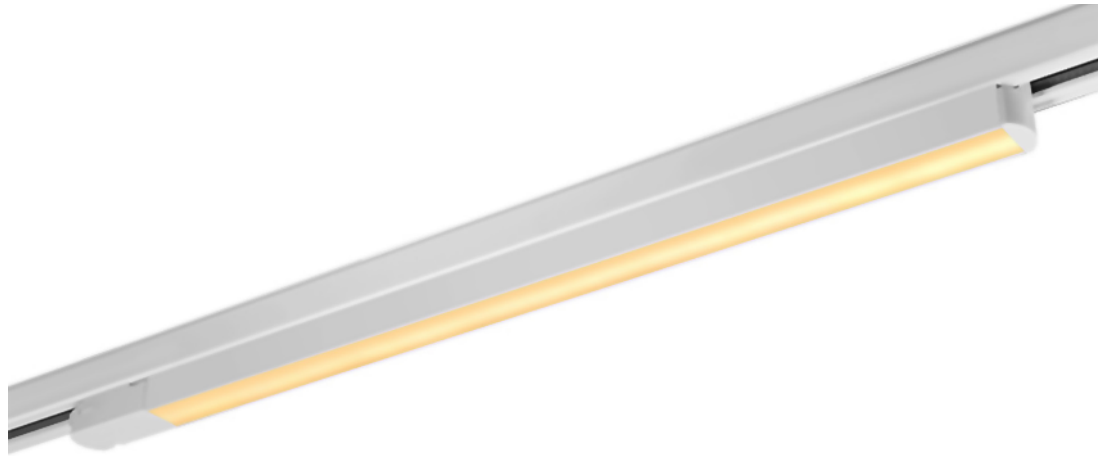

Aria Inline Linear

R
E
T
A
I
L

CCT	3000K / 4000K / 5000K
CRI	83 / 92
SDCM	3
BEAM ANGLES	60 / 90 / Asymmetrical
DIFFUSER	Ledil UV Stabilized Optic
LED LIFETIME LUMEN DEPRECIATION	L80 @ 50000Hrs
DRIVER LIFETIME SPECIFICATION	500000Hrs
TRACK CONFIGURATIONS	3 Phase
COLOURS	White / Black / Grey
TOTAL WARRANTY	5 Yrs

LENGTH	WATTAGE	EFFICIENCY	LUMENS
1137 mm	40W	100 Lumens/W	4000 Lumens
1137 mm	60W	100 Lumens/W	6000 Lumens