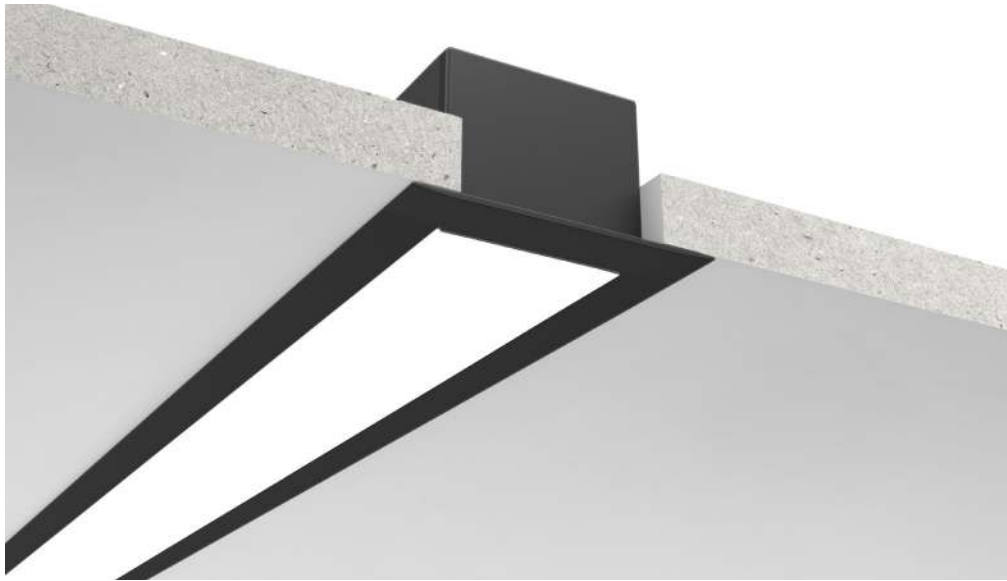

**Kuma LR6270CC**

<b>SIZE</b>	62 mm x 70 mm
<b>MOUNTING OPTIONS</b>	Recessed
<b>CCT</b>	3000K / 4000K / 5000K / 6500K
<b>CRI</b>	80 / 90
<b>SDCM</b>	3
<b>UGR</b>	<21
<b>HOUSING</b>	Extruded Aluminium
<b>HOUSING COLOURS</b>	Standard Anodized / Black / White / Custom RAL
<b>DIFFUSER</b>	Opal UV Stabilized PMMA
<b>END CAPS FIXING</b>	Screws / Magnetic
<b>LED LIFETIME LUMEN DEPRECIATION</b>	L80 B10 @ 50000Hrs
<b>DRIVER LIFETIME SPECIFICATION</b>	F10 – 100000Hrs
<b>DIMMING METHODS</b>	DALI / Triac / 1-10V
<b>EMERGENCY STANDBY TIMES</b>	60Min / 120Min / 180Min
<b>TOTAL WARRANTY</b>	5 Yrs

LENGTH	MA	WATTAGE	EFFICIENCY	LUMENS
1200 mm	250Ma	23W	116 Lumens/W	2707 Lumens
1200 mm	350Ma	34W	110 Lumens/W	3689 Lumens
1200 mm	500Ma	49W	103 Lumens/W	5098 Lumens