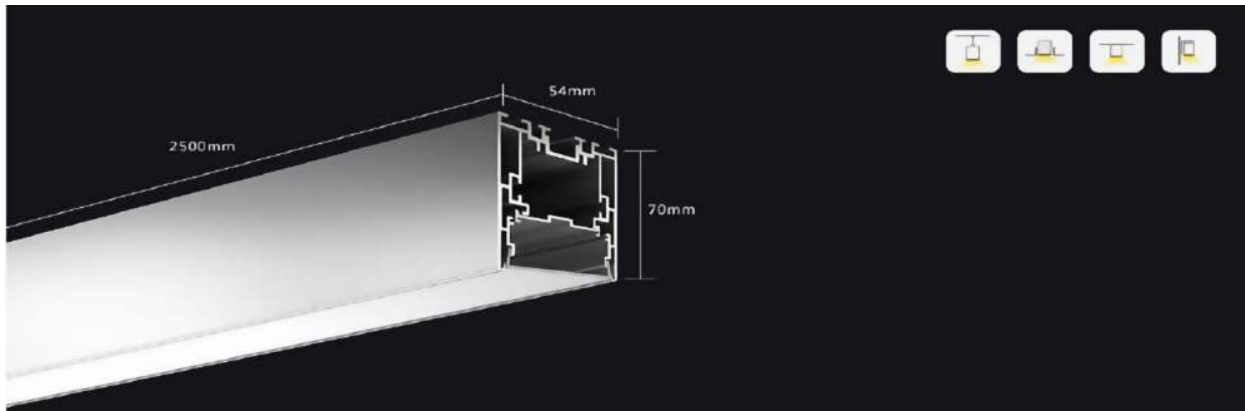

Kuma LS5470CV

SIZE	54mm x 70mm
MOUNTING OPTIONS	Suspended Surfacemount Flush Mounted
VOLTAGE	24V
WATTAGE / M	25 W/M
LED'S / M	280 LED / M
CCT	3000K / 4000K / 5000K / 6500K
CRI	80 / 90
SDCM	2
UGR	<21
HOUSING	AL6063 T5 Extruded Aluminium
HOUSING COLOURS	Standard Anodized / Black / White / Custom RAL
DIFFUSER	86% Transparent UV Stabilized Poly Satin
END CAPS	Magnetic
LED LIFETIME LUMEN DEPRECIATION	L80 B50 @ 50000Hrs
DRIVER LIFETIME SPECIFICATION	F10 – 100000Hrs
DIMMING METHODS	DALI / Triac / 1-10V /
EMERGENCY STANDBY TIMES	60Min / 120Min / 180Min
TOTAL WARRANTY	5 Yrs

LENGTH	WATTAGE	EFFICIENCY	LUMENS
1000 mm	25W	60 Lumens/W	1500 Lumens
1500 mm	38W	60 Lumens/W	2280 Lumens
2000 mm	50W	60 Lumens/W	3000 Lumens
2500 mm	63W	60 Lumens/W	3780 Lumens