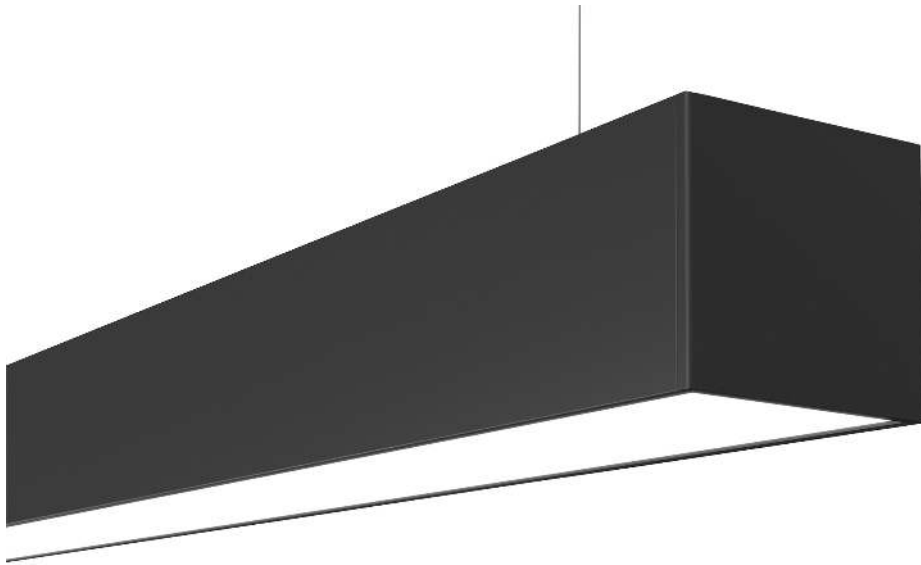

## Kuma LS7578CC

A R C H I T E C T U R A L

<b>SIZE</b>	76 mm x 78 mm
<b>MOUNTING OPTIONS</b>	Suspended Surfacemount Flush Mounted
<b>CCT</b>	3000K / 4000K / 5000K / 6500K
<b>CRI</b>	80 / 90
<b>SDCM</b>	3
<b>UGR</b>	<21
<b>HOUSING</b>	Extruded Aluminium
<b>HOUSING COLOURS</b>	Standard Anodized / Black / White / Custom RAL
<b>DIFFUSER</b>	Opal UV Stabilized PMMA
<b>END CAPS FIXING</b>	Screws / Magnetic
<b>LED LIFETIME LUMEN DEPRECIATION</b>	L80 B10 @ 50000Hrs
<b>DRIVER LIFETIME SPECIFICATION</b>	F10 – 100000Hrs
<b>DIMMING METHODS</b>	DALI / Triac / 1-10V
<b>EMERGENCY STANDBY TIMES</b>	60Min / 120Min / 180Min
<b>TOTAL WARRANTY</b>	5 Yrs

LENGTH	MA	WATTAGE	EFFICIENCY	LUMENS
1200 mm	250Ma	23W	116 Lumens/W	2707 Lumens
1200 mm	350Ma	34W	110 Lumens/W	3689 Lumens
1200 mm	500Ma	49W	103 Lumens/W	5098 Lumens