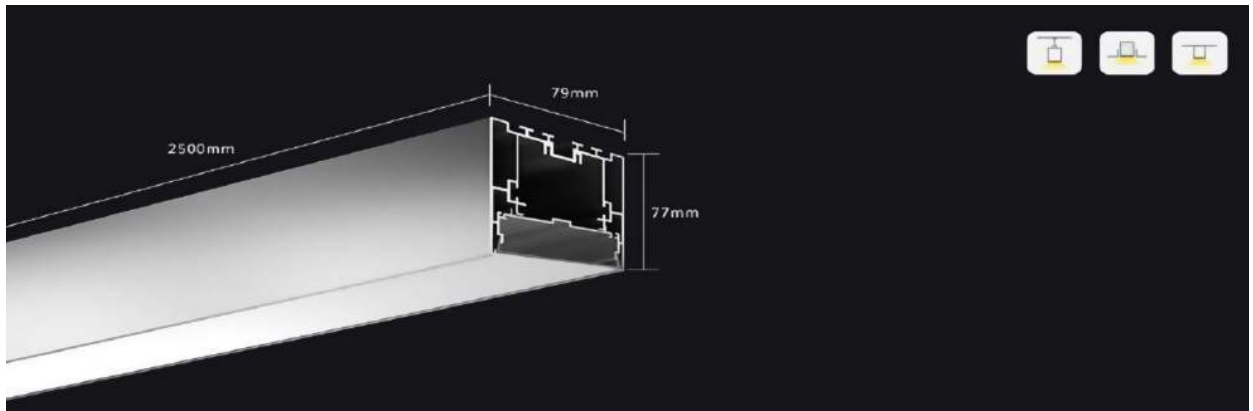

Kuma LS7977CV

SIZE	79 mm x 77 mm
MOUNTING OPTIONS	Suspended Surfacemount Flush Mounted
VOLTAGE	24V
WATTAGE / M	30 W/M
LED°S / M	400 LED / M
CCT	3000K / 4000K / 5000K / 6500K
CRI	80 / 90
SDCM	2
UGR	<21
HOUSING	AL6063 T5 Extruded Aluminium
HOUSING COLOURS	Standard Anodized / Black / White / Custom RAL
DIFFUSER	86% Transparent UV Stabilized Poly Satin
END CAPS	Magnetic
LED LIFETIME LUMEN DEPRECIATION	L80 B50 @ 50000Hrs
DRIVER LIFETIME SPECIFICATION	F10 – 100000Hrs
DIMMING METHODS	DALI / Triac / 1-10V /
EMERGENCY STANDBY TIMES	60Min / 120Min / 180Min
TOTAL WARRANTY	5 Yrs

LENGTH	WATTAGE	EFFICIENCY	LUMENS
1000 mm	30W	67 Lumens/W	2010 Lumens
1500 mm	45W	67 Lumens/W	3015 Lumens
2000 mm	60W	67 Lumens/W	4020 Lumens
2500 mm	75W	67 Lumens/W	5025 Lumens